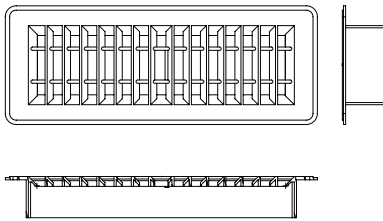

TECHNICAL DRAWINGS

* Classic Series shown

COLOURS

- Snow White (01)
- Almond (03)
- Tan (04)
- Caramel (19)
- Black (11)
- Grey (05)
- Wood Grain (20)
- Taupe (23)
- Khaki (26)
- Desert Sand (24)
- Chocolate Brown (06)

PART NUMBER/SIZING

Part #	Size	Free Area	Description	Pkg
HR210	2.25" x 10"	8 sq. in.	Floor / Ceiling / Sidewall	30/box
HR212	2.25" x 12"	9.6 sq. in.	Floor / Ceiling / Sidewall	25/box
HR214	2.25" x 14"	10.9 sq. in.	Floor / Ceiling / Sidewall	25/box
HR310	3" x 10"	9.5 sq. in.	Floor / Ceiling / Sidewall	25/box
HR408	4" x 8"	11 sq. in.	Floor / Ceiling / Sidewall	20/box
HR410	4" x 10"	13.8 sq. in.	Floor / Ceiling / Sidewall	20/box
HR412	4" x 12"	16.9 sq. in.	Floor / Ceiling / Sidewall	25/box
HR414	4" x 14"	19.6 sq. in.	Floor / Ceiling / Sidewall	15/box
HR612	6" x 12"	25.5 sq. in.	Floor / Ceiling / Sidewall	24/box

DESIGNER SERIES

HRA310	3" x 10"	9.4 sq. in.	Floor / Ceiling / Sidewall	25/box
HRA410	4" x 10"	14.2 sq. in.	Floor / Ceiling / Sidewall	20/box

APPLICATIONS