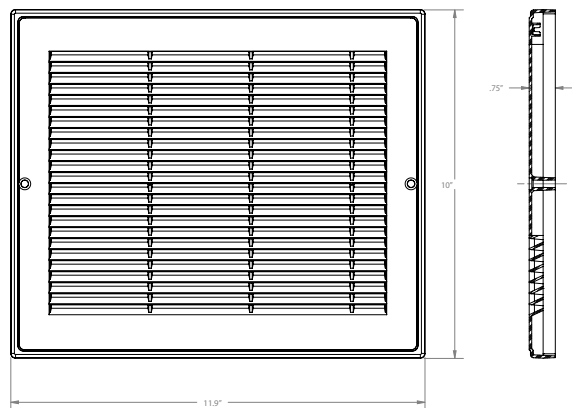

5. TECHNICAL DRAWINGS

RGB108 Shown

FOR MORE INFORMATION CONTACT:

20160 92A Avenue Langley BC V1M 3A4 Canada
1.877.881.7875 info@primexfits.com primexfits.com